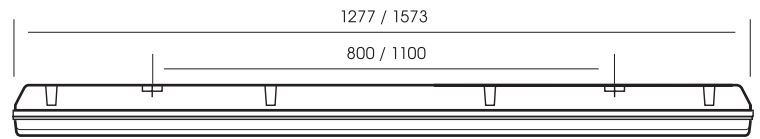

EFFICACY RATING

PREMIUM RANGE >140 lm/W

MID RANGE 120 - 140 lm/W

ECO RANGE 100 - 120 lm/W

Luminaire Wattage	Luminaire Output (Lumens)	Colour Temperature	Efficacy lm/W	Ra (CRI)	Reference Code
1200mm format					
30W (400mA)	3 700	4000K	123	>80	IPDc-30W-1R12
34W (450mA)	4 100	4000K	121	>80	IPDc-34W-1R12
36W (475mA)	4 300	4000K	119	>80	IPDc-36W-1R12
40W (525mA)	4 700	4000K	118	>80	IPDc-40W-1R12
1500mm format					
38W (400mA)	4 650	4000K	122	>80	IPDc-38W-1R15
43W (450mA)	5 100	4000K	119	>80	IPDc-43W-1R15
48W (500mA)	5 650	4000K	118	>80	IPDc-48W-1R15
53W (550mA)	6 180	4000K	117	>80	IPDc-53W-1R15
66W (550mA)	7 840	4000K	119	>80	IPDc-66W-1R15-500