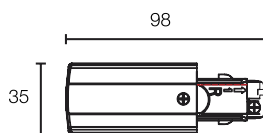

CONNECTOR RIGHT

PRODUCT CODE	COLOUR	PACKAGE
PRO-0431R-W	white	12/144
PRO-0431R-S	grey	12/144
PRO-0431R-B	black	12/144