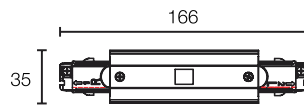

MIDDLE CONNECTOR

PRODUCT CODE	COLOUR	PACKAGE
PRO-0434-W	white	10/120
PRO-0434-S	grey	10/120
PRO-0434-B	black	10/120