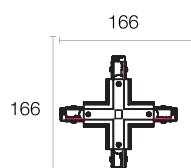

X CONNECTOR

PRODUCT CODE	COLOUR	PACKAGE
PRO-0437-W	white	5/60
PRO-0437-S	grey	5/60
PRO-0437-B	black	5/60