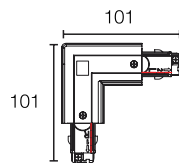

L CONNECTOR LEFT

PRODUCT CODE	COLOUR	PACKAGE
PRO-0435-L-W	white	18/108
PRO-0435-L-S	grey	18/108
PRO-0435-L-B	black	18/108

L CONNECTOR RIGHT

PRODUCT CODE	COLOUR	PACKAGE
PRO-0435-R-W	white	18/108
PRO-0435-R-S	grey	18/108
PRO-0435-R-B	black	18/108