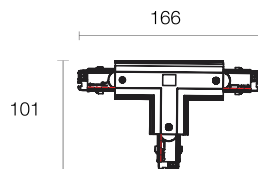

T CONNECTOR RIGHT 2

PRODUCT CODE	COLOUR	PACKAGE
PRO-0436 R2-W	white	12/72
PRO-0436 R2-S	grey	12/72
PRO-0436 R2-B	black	12/72