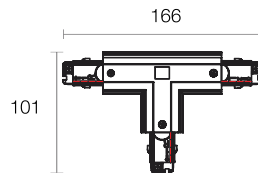

T CONNECTOR LEFT 2

PRODUCT CODE	COLOUR	PACKAGE
PRO-0436 L2-W	white	12/72
PRO-0436 L2-S	grey	12/72
PRO-0436 L2-B	black	12/72