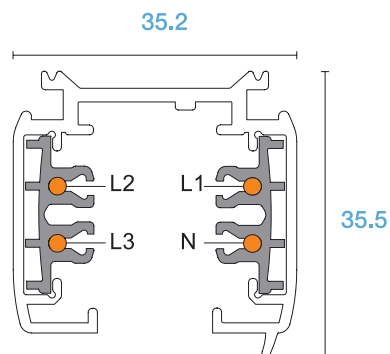

After cutting the track it's immediately ready to install and there is no need to adjust the wires.

PRODUCT CODE	PRODUCT DESCRIPTION	COLOUR	PACKAGE
PRO-0430-W	3M track (3000mm)	white	1/6
PRO-0430-S	3M track (3000mm)	grey	1/6
PRO-0430-B	3M track (3000mm)	black	1/6