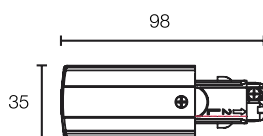

CONNECTOR LEFT

PRODUCT CODE	COLOUR	PACKAGE
PRO-0431 L-W	white	12/144
PRO-0431 L-S	grey	12/144
PRO-0431 L-B	black	12/144