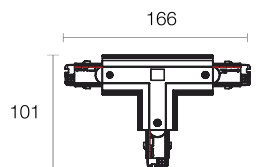

T CONNECTOR RIGHT 1

PRODUCT CODE	COLOUR	PACKAGE
PRO-0436 R1-W	white	12/72
PRO-0436 R1-S	grey	12/72
PRO-0436 R1-B	black	12/72