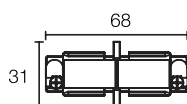

COUPLER (INSULATION)

PRODUCT CODE	COLOUR	PACKAGE
PRO-0433A-W	white	19/180
PRO-0433A-S	grey	19/180
PRO-0433A-B	black	19/180