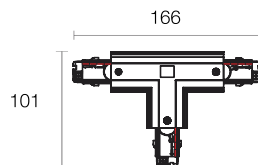

T CONNECTOR LEFT 1

PRODUCT CODE	COLOUR	PACKAGE
PRO-0436 L1-W	white	12/72
PRO-0436 L1-S	grey	12/72
PRO-0436 L1-B	black	12/72