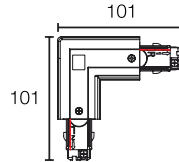

L CONNECTOR LEFT

PRODUCT CODE	COLOUR	PACKAGE
PRO-0435-L-W	white	18/108
PRO-0435-L-S	grey	18/108
PRO-0435-L-B	black	18/108

L CONNECTOR RIGHT

PRODUCT CODE	COLOUR	PACKAGE
PRO-0435-R-W	white	18/108
PRO-0435-R-S	grey	18/108
PRO-0435-R-B	black	18/108