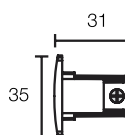

END CAP

PRODUCT CODE	COLOUR	PACKAGE
PRO-0432-W	white	15/300
PRO-0432-S	grey	15/300
PRO-0432-B	black	15/300