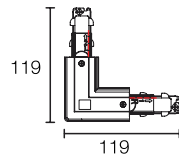

L CONNECTOR RIGHT DALI 3 CIRCUIT

PRODUCT CODE	COLOUR	PACKAGE
PRO-D635 R-W	white	12/60
PRO-D635 R-S	grey	12/60
PRO-D635 R-B	black	12/60