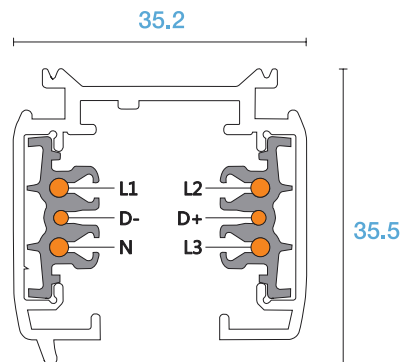

The track can easily be shortened and the Ezclick mounting features make the track system quick and easy to install. After cutting the track it's immediately ready to install and there is no need to adjust the wires.

PRODUCT CODE	PRODUCT DESCRIPTION	COLOUR	PACKAGE
PRO-0630-W	3 M DALI track (3000mm)	white	1/5
PRO-0630-S	3 M DALI track (3000mm)	grey	1/5
PRO-0630-B	3 M DALI track (3000mm)	black	1/5

CONNECTOR LEFT DALI 3 CIRCUIT