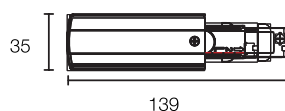

CONNECTOR LEFT DALI 3 CIRCUIT

PRODUCT CODE	COLOUR	PACKAGE
PRO-D631 L-W	white	26/130
PRO-D631 L-S	grey	26/130
PRO-D631 L-B	black	26/130