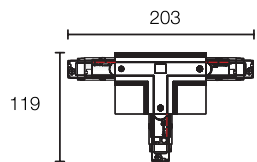

T CONNECTOR RIGHT2 DALI 3 CIRCUIT

PRODUCT CODE	COLOUR	PACKAGE
PRO-D636 R2-W	white	9/54
PRO-D636 R2-S	grey	9/54
PRO-D636 R2-B	black	9/54