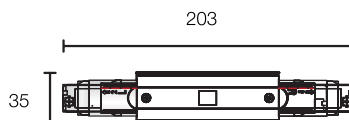

MIDDLE CONNECTOR DALI 3 CIRCUIT

PRODUCT CODE	COLOUR	PACKAGE
PRO-D634-W	white	18/108
PRO-D634-S	grey	18/108
PRO-D634-B	black	18/108