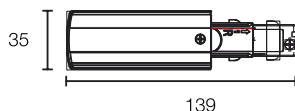

CONNECTOR RIGHT DALI 3 CIRCUIT

PRODUCT CODE	COLOUR	PACKAGE
PRO-D631 R-W	white	12/144
PRO-D631 R-S	grey	12/144
PRO-D631 R-B	black	12/144