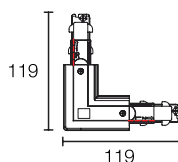

L CONNECTOR LEFT DALI 3 CIRCUIT

PRODUCT CODE	COLOUR	PACKAGE
PRO-D635 L-W	white	12/60
PRO-D635 L-S	grey	12/60
PRO-D635 L-B	black	12/60

L CONNECTOR RIGHT DALI 3 CIRCUIT

PRODUCT CODE	COLOUR	PACKAGE
PRO-D635 R-W	white	12/60
PRO-D635 R-S	grey	12/60
PRO-D635 R-B	black	12/60