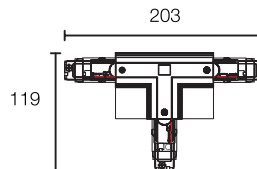

T CONNECTOR LEFT1 DALI 3 CIRCUIT

PRODUCT CODE	COLOUR	PACKAGE
PRO-D636 L1-W	white	12/72
PRO-D636 L1-S	grey	12/72
PRO-D636 L1-B	black	12/72