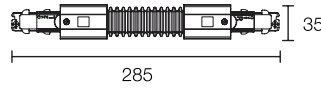

FLEXIBLE CONNECTOR DALI 3 CIRCUIT

PRODUCT CODE	COLOUR	PACKAGE
PRO-D639-W	white	12/60
PRO-D639-S	grey	12/60
PRO-D639-B	black	12/60