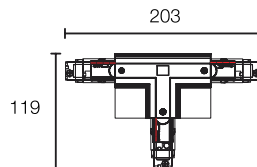

T CONNECTOR LEFT2 DALI 3 CIRCUIT

PRODUCT CODE	COLOUR	PACKAGE
PRO-D636 L2-W	white	9/54
PRO-D636 L2-S	grey	9/54
PRO-D636 L2-B	black	9/54