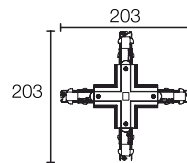

X CONNECTOR DALI 3 CIRCUIT

PRODUCT CODE	COLOUR	PACKAGE
PRO-D637-W	white	2/24
PRO-D637-S	grey	2/24
PRO-D637-B	black	2/24