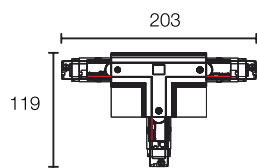

T CONNECTOR RIGHT1 DALI 3 CIRCUIT

PRODUCT CODE	COLOUR	PACKAGE
PRO-D636 R1-W	white	9/54
PRO-D636 R1-S	grey	9/54
PRO-D636 R1-B	black	9/54