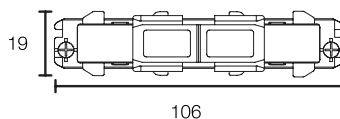

COUPLER DALI 3 CIRCUIT

PRODUCT CODE	COLOUR	PACKAGE
PRO-D633-W	white	35/210
PRO-D633-S	grey	35/210
PRO-D633-B	black	35/210