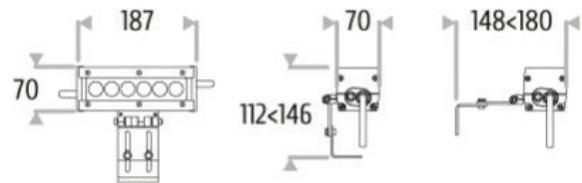

Luminaire Wattage	Luminaire Output (Lumens)	Colour Temperature	Efficacy lm/W	Ra (CRI)	Reference Code
15W	1 242	4000K	85	>80	FFM-15W-4K
29W	2 484	4000K	85	>80	FFM-29W-4K
44W	3 726	4000K	85	>80	FFM-44W-4K
58W	4 968	4000K	85	>80	FFM-58W-4K