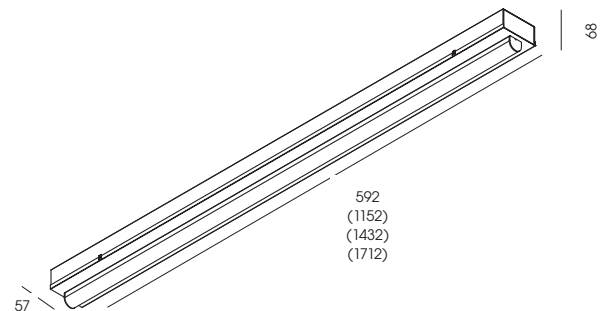

Efficacy Rating

PREMIUM RANGE >140 lm/W

MID RANGE 120 - 140 lm/W

ECO RANGE 100 - 120 lm/W

Luminaire Wattage	Luminaire Output (Lumens)	Colour Temperature	Efficacy lm/W	Ra (CRI)	Reference Code
592mm module					
10W (250mA)	1 380	4000K	138	>80	SZnC-10W-1R6
19W (500mA)	2 350	4000K	123	>80	SZnC-19W-1R6
1152mm module					
19W (250mA)	2 620	4000K	138	>80	SZnC-19W-1R12
39W (525mA)	4 760	4000K	122	>80	SZnC-39W-1R12
1432mm module					
24W (250mA)	3 310	4000K	138	>80	SZnC-24W-1R15
55W (550mA)	6 660	4000K	121	>80	SZnC-55W-1R15
1712mm module					
30W (250mA)	4 050	4000K	135	>80	SZnC-30W-1R17
66W (550mA)	7 990	4000K	121	>80	SZnC-66W-1R17