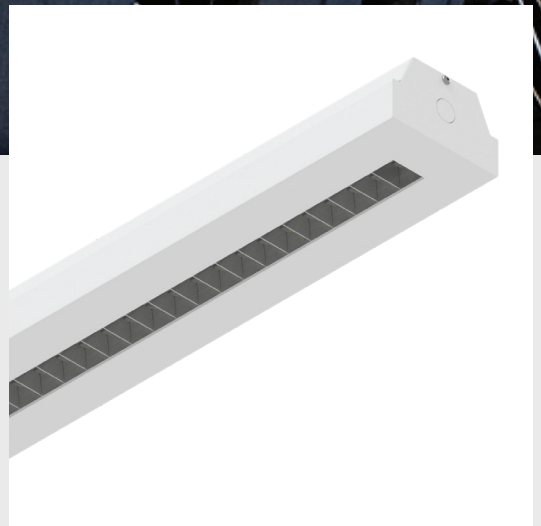

SURFACE LIGHTING

Introducing the **ALMERA SURFACE**

The **ALMERA SURFACE** is a decorative, stylish surface LED luminaire with clean lines and low glare aluminium louvre. Ideal for offices, conference facilities, schools and shopping malls.

**LIGHTING
INNOVATIONS
AFRICA**

A member of the Fagerhult Group

Connecting Light.
Creating **Life**.

ALMERA SURFACE

Product Benefits

- Attractive and efficient
- Modern sleek design
- Very good glare control - UGR < 18
- Low maintenance
- Integral LED driver
- Easy installation
- SABS approved driver
- SANS-IEC 60598 safety compliance and mark

Product Features

- Highly efficient super-purity matt aluminium louvres with diffusing film
- Variable light output possible by adjusting LED drive current
- Options include DALI dimming, LI-Connect Bluetooth mesh control, tuneable white, emergency and sensor including Organic Response sensor
- Long life
- LED life $L_{80B_{10}}$ - 50 000 hours
- Driver life F_{10} - 50 000 hours
- Supply - 220-240V 50-60Hz PF > 0.95
- Surge current (flicker) < 5%
- 5 year guarantee