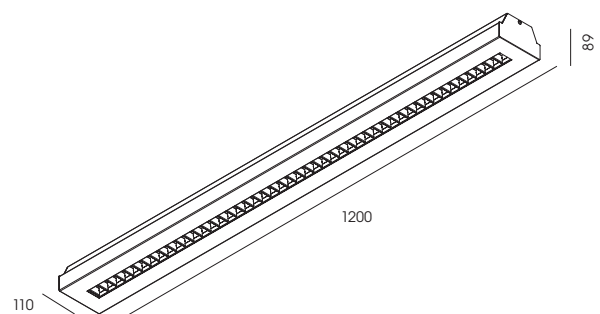

Efficacy Rating

- **PREMIUM RANGE** >140 lm/W
- **MID RANGE** 120 - 140 lm/W
- **ECO RANGE** 100 - 120 lm/W

Luminaire Wattage	Luminaire Output (Lumens)	Colour Temperature	Efficacy lm/W	Ra (CRI)	Reference Code
1200mm Module					
25W	3 370	4000K	130	>85	SALe-25W-1C12
35W	4 490	4000K	128	>85	SALe-35W-1C12