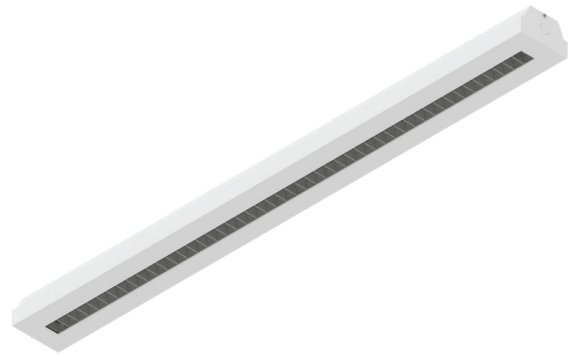

SURFACE LIGHTING

Introducing the **ALMERA SURFACE**

The **ALMERA SURFACE** is a decorative, stylish surface LED luminaire with clean lines and low glare aluminium louvre. Ideal for offices, conference facilities, schools and shopping malls.

**LIGHTING
INNOVATIONS
AFRICA**

A member of the Fagerhult Group

Connecting Light.
Creating **Life**.

ALMERA SURFACE

Product Benefits

- Attractive and efficient
- Modern sleek design
- Very good glare control - UGR < 18
- Low maintenance
- Integral LED driver
- Easy installation
- SABS approved driver
- SANS-IEC 60598 safety compliance and mark

Product Features

- Highly efficient super-purity matt aluminium louvres with diffusing film
- Variable light output possible by adjusting LED drive current
- Options include DALI dimming, LI-Connect Bluetooth mesh control, tuneable white, emergency and sensor including Organic Response sensor
- Long life
- LED life $L_{80B_{10}}$ - 50 000 hours
- Driver life F_{10} - 50 000 hours
- Supply - 220-240V 50-60Hz PF > 0.95
- Surge current (flicker) < 5%
- 5 year guarantee