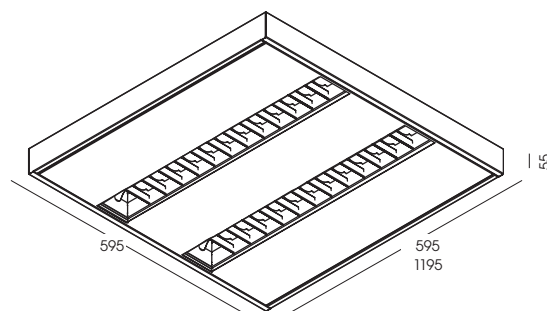

Efficacy Rating

- **PREMIUM RANGE** >140 lm/W
- **MID RANGE** 120 - 140 lm/W
- **ECO RANGE** 100 - 120 lm/W

Luminaire Wattage	Luminaire Output (Lumens)	Colour Temperature	Efficacy lm/W	Ra (CRI)	Reference Code
600 x 600 2-Cell					
32W	3 660	4000K	114	>80	RLD-32W-2C6
39W	4 350	4000K	113	>80	RLD-39W-2C6
1200 x 600 2-Cell					
50W	5 880	4000K	118	>80	RLD-50W-2C12
61W	7 060	4000K	116	>80	RLD-61W-2C12
600 x 600 3-Cell					
38W	4 410	4000K	118	>80	RLD-38W-3C6
48W	5 500	4000K	115	>80	RLD-48W-3C6
1200 x 600 3-Cell					
75W	8 820	4000K	118	>80	RLD-75W-3C12
92W	10 590	4000K	116	>80	RLD-92W-3C12