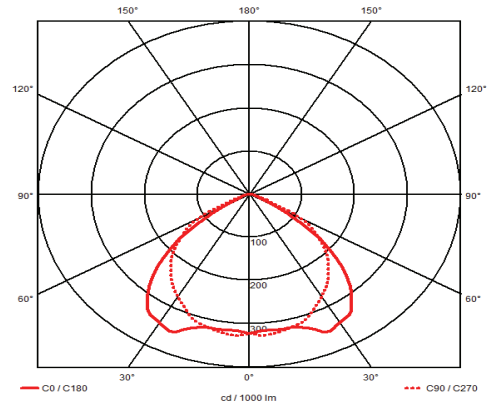

VIVARO

All exposed T suspended ceiling applications, offices, schools and hospitals.

VIVARO

PRODUCT BENEFITS

- Miro 4 Specular Double Parabolic Louvre
- Direct Indirect Reflector
- 84% Light Output Efficacy
- 0,6mm Mild Steel Construction
- Powder Coated White between 80 to 120 Micron
- OSRAM 100,000 Hour ECG
- SABS approved control gear
- SABS safety mark
- Low maintenance.

PRODUCT FEATURES

- Available in standard warm start electronic control gear, DALI or DSI Dimmable Gear
- For Emergency Battery Back Up add "E" to end of the catalogue reference
- 5 Year Guarantee

Reference Code	Lamp Format	Length Format (mm)	Dimensions		
			L (mm)	B (mm)	H (mm)
RVI-214-002	2x14w T5	600x600	595	595	70
RVI-224-002	2X24w T5	600x600	595	595	70
RVI-228-002	2x28w T5	1200x600	1195	595	70
RVI-254-002	2x54w T5	1200x600	1195	595	70