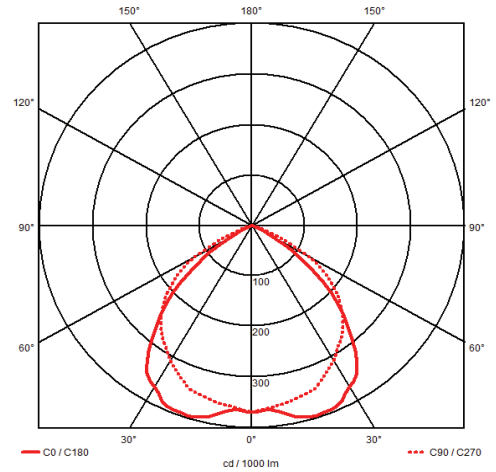

REMO

PRODUCT BENEFITS

- Specular Miro 4 Double Parabolic Louvre
- 88% Light Output Efficiency
- 0,6mm Mild Steel Construction
- Powder Coated White between 80 to 120 Micron
- OSRAM 100,000 Hour ECG
- SABS approved control gear
- SABS safety mark
- Low maintenance

PRODUCT FEATURES

- Available in standard warm start electronic control gear, DALI or DSI Dimmable Gear
- For Emergency Battery Back Up add "E" to end of the catalogue reference
- 5 Year Guarantee

Reference Code	Lamp Format	Length Format (mm)	Dimensions		
			L (mm)	B (mm)	H (mm)
SAD-114-002	1x14w T5	600	600	135	55
SAD-214-002	2x14w T5	600	600	225	55
SAD-314-002	3x14w T5	600	600	315	55
SAD-124-002	1x24w T5	600	600	135	55
SAD-224-002	2x24w T5	600	600	225	55
SAD-324-002	3x24w T5	600	600	315	55
SAD-128-002	1x28w T5	1200	1200	135	55
SAD-228-002	2x28w T5	1200	1200	225	55
SAD-328-002	3x28w T5	1200	1200	315	55
SAD-154-002	1x54w T5	1200	1200	135	55
SAD-254-002	2x54w T5	1200	1200	225	55
SAD-354-002	3x54w T5	1200	1200	315	55
SAD-135-002	1x35w T5	1500	1500	135	55
SAD-235-002	2x35w T5	1500	1500	225	55
SAD-335-002	3x35w T5	1500	1500	315	55
SAD-149-002	1x49w T5	1500	1500	135	55
SAD-249-002	2x49w T5	1500	1500	225	55
SAD-349-002	3x49w T5	1500	1500	315	55
SAD-180-002	1x80w T5	1500	1500	135	55
SAD-280-002	2x80w T5	1500	1500	225	55