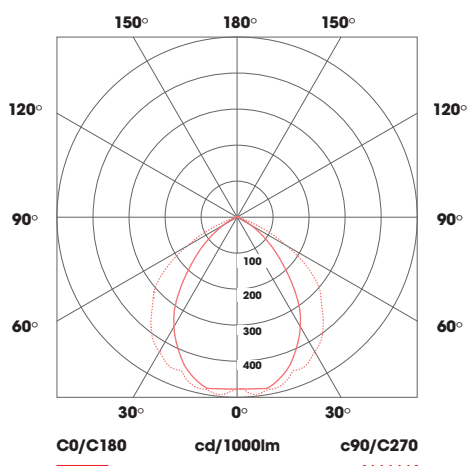

117 lm/W

Efficacy Rating

- PREMIUM RANGE** >140 lm/W
- MID RANGE** 120 - 140 lm/W
- ECO RANGE** 100 - 120 lm/W

Luminaire Wattage	Luminaire Output (Lumens)	Colour Temperature	Efficacy lm/W	Ra (CRI)	Reference Code
42W	4 909	4000K	117	>80	53762-402