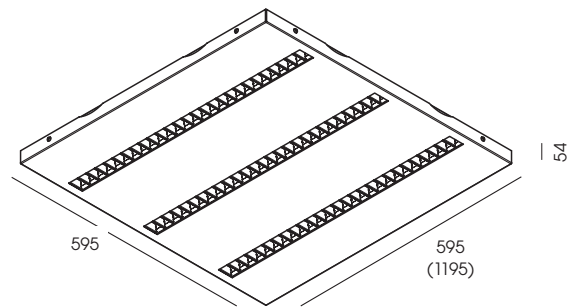

Efficacy Rating

- **PREMIUM RANGE** >140 lm/W
- **MID RANGE** 120 - 140 lm/W
- **ECO RANGE** 100 - 120 lm/W

Luminaire Wattage	Luminaire Output (Lumens)	Colour Temperature	Efficacy lm/W	Ra (CRI)	Reference Code
600 x 600 2-Cell					
25W	3 370	4000K	130	>80	RALe-25W-2C6
35W	4 490	4000K	128	>80	RALe-35W-2C6
1200 x 600 2-Cell					
43W	5 800	4000K	135	>80	RALe-43W-2C12
60W	7 640	4000K	127	>80	RALe-60W-2C12
600 x 600 3-Cell					
32W	4 380	4000K	137	>80	RALe-32W-3C6
50W	6 580	4000K	132	>80	RALe-50W-3C6
1200 x 600 3-Cell					
65W	8 700	4000K	135	>80	RALe-65W-3C12
90W	11 460	4000K	127	>80	RALe-90W-3C12